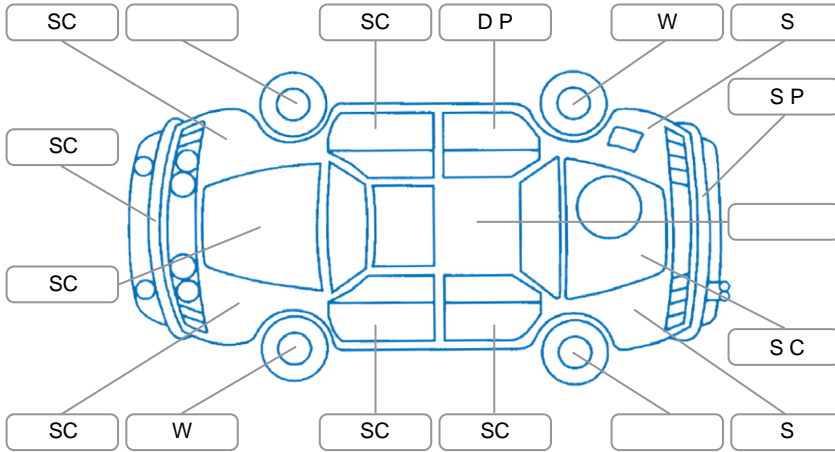

Report ID:	28,185,100	Version:	1
Created:	11 Jun 2026		

Make:	Toyota	Model:	Vanguard
Body Style:	Wagon	Year:	2010
Rego No.:	NTD675	Rego Expiry:	07 Jun 2025
WoF Expiry:	20 Apr 2027	Odometer:	149,074 Kms
Good No.:	28185100	VIN:	7AT0H65BX15158428
Next Service:	159080	Service History:	No

Key

S = Scratch R = Rust C = Crack * = Decals W = Significant scuffs
 D = Dent PT = Paint defect P = Pin dent SC = Stone Chips

Note: some defects and blemishes may not be displayed in the diagram

Body Inspection Comments

Conditions During Body Inspection: Dry

Under Carriage and Under Bonnet Inspection Comments

Front wheel drive

Interior Comments

Seats:	Good
Carpets:	Good
Panels:	Good
Dashboard:	Good

General Comments

Road Conditions During Test Drive	Dry	
Engine Timing Mechanism	Timing Chain	
Evidence of Cam Belt Replacement	<input type="checkbox"/> Yes <input type="checkbox"/> No	Kms
Inspected by:	Janine Bell	
Published by:	Janine Bell	
Inspection Date:	14 May 2026	