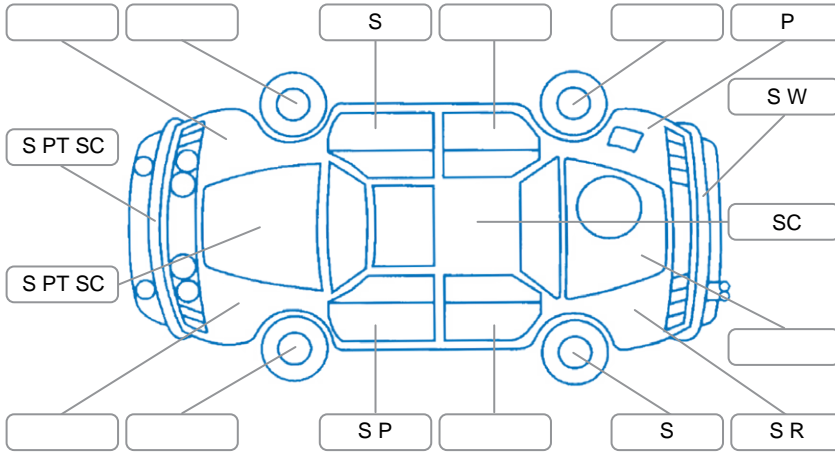

Report ID:	28,184,983	Version:	1
Created:	15 May 2026		

Make:	Toyota	Model:	Porte
Body Style:	Wagon	Year:	2008
Rego No.:	LYZ459	Rego Expiry:	30 Jun 2026
WoF Expiry:	02 Oct 2026	Odometer:	76,901 Kms
Good No.:	28184983	VIN:	7AT0H64WX19028760
Next Service:	82,300km's	Service History:	No

Key

S = Scratch R = Rust C = Crack * = Decals W = Significant scuffs
 D = Dent PT = Paint defect P = Pin dent SC = Stone Chips

Note: some defects and blemishes may not be displayed in the diagram

Body Inspection Comments