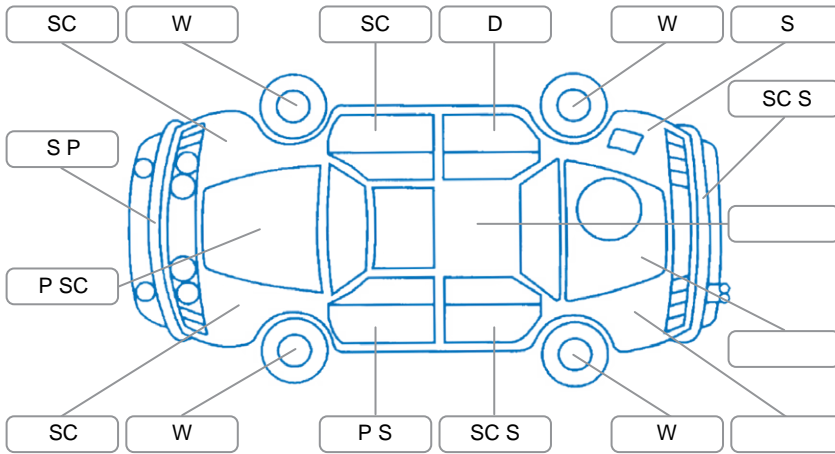

Report ID:	28,184,977	Version:	2
Created:	18 May 2026		

Make:	Tesla	Model:	Model 3
Body Style:	Sedan	Year:	2023
Rego No.:	PUN837	Rego Expiry:	18 Jul 2026
WoF Expiry:	12 Mar 2027	Odometer:	110,387 Kms
Good No.:	28184977	VIN:	LRW3F7FS4NC691694
Next Service:	n/a	Service History:	No

Key
 S = Scratch R = Rust C = Crack * = Decals W = Significant scuffs
 D = Dent PT = Paint defect P = Pin dent SC = Stone Chips

Note: some defects and blemishes may not be displayed in the diagram

Body Inspection Comments

Charger in the boot,

Conditions During Body Inspection

Dry

Under Carriage and Under Bonnet Inspection Comments

Interior Comments

Seats:	Good
Carpets:	Good
Panels:	Good
Dashboard:	Good

General Comments

All wheel cap missing,