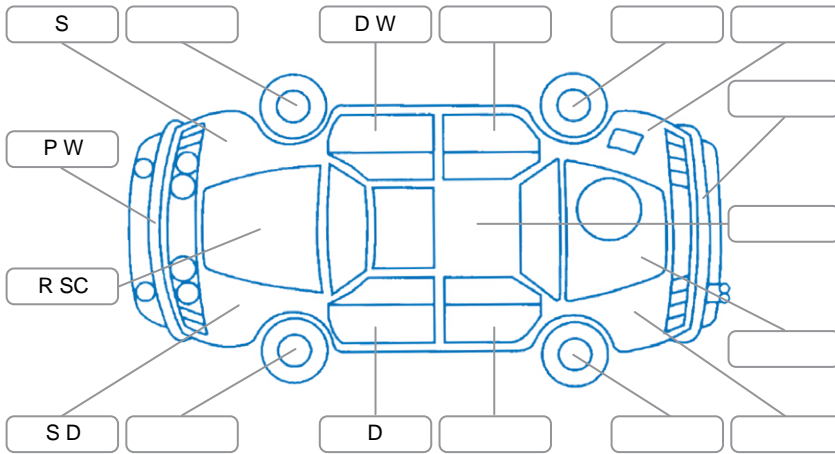

Key
 S = Scratch R = Rust C = Crack * = Decals W = Significant scuffs
 D = Dent PT = Paint defect P = Pin dent SC = Stone Chips

Note: some defects and blemishes may not be displayed in the diagram

Body Inspection Comments

Lower trim missing from front bumper

Conditions During Body Inspection

Dry

Under Carriage and Under Bonnet Inspection Comments

Rh inner cv weep.

Interior Comments

Seats:	Average
Carpets:	Average
Panels:	Average
Dashboard:	Holes in centre console