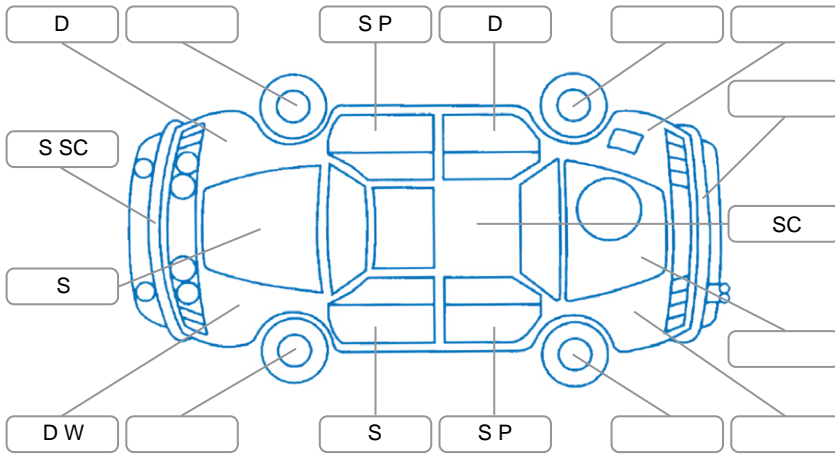

Report ID:	28,184,833	Version:	1
Created:	14 May 2026		

Make:	Ford	Model:	Ranger
Body Style:	Utility	Year:	2021
Rego No.:	NRZ400	Rego Expiry:	19 Sep 2026
WoF Expiry:	26 Sep 2026	Odometer:	175,751 Kms
Good No.:	28184833	VIN:	MNAUM2F50MW171436
Next Service:	177300	Service History:	Yes

Key

S = Scratch R = Rust C = Crack * = Decals W = Significant scuffs
 D = Dent PT = Paint defect P = Pin dent SC = Stone Chips

Note: some defects and blemishes may not be displayed in the diagram

Body Inspection Comments

L sill dented. Holes in front bumper

Conditions During Body Inspection

Dry

Under Carriage and Under Bonnet Inspection Comments

Interior Comments

Seats:	Minor stains
Carpets:	Average
Panels:	Average
Dashboard:	Average