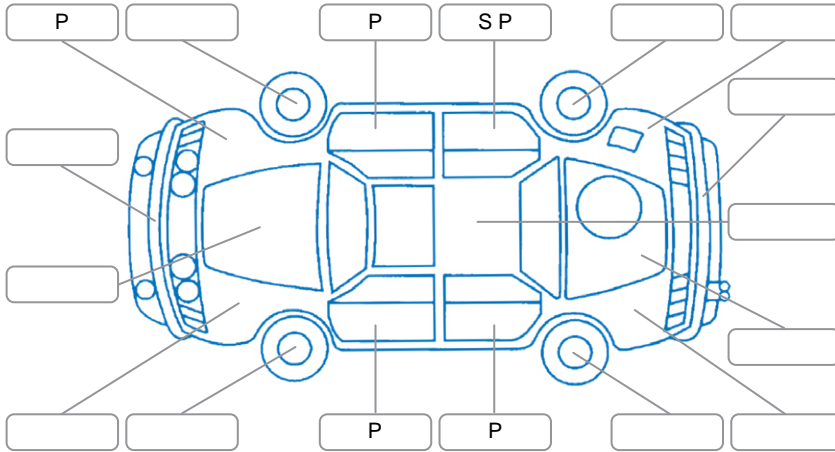

Report ID:	28,184,822	Version:	4
Created:	05 Jun 2026		

Make:	Toyota	Model:	Rav4
Body Style:	SUV	Year:	2017
Rego No.:	KGS122	Rego Expiry:	22 Feb 2027
WoF Expiry:	19 Jun 2027	Odometer:	139,540 Kms
Good No.:	28184822	VIN:	JTMRFREY80J126776
Next Service:	149,500 KM's	Service History:	No

Key

S = Scratch R = Rust C = Crack * = Decals W = Significant scuffs
 D = Dent PT = Paint defect P = Pin dent SC = Stone Chips

Note: some defects and blemishes may not be displayed in the diagram

Body Inspection Comments

Conditions During Body Inspection

Dry

Under Carriage and Under Bonnet Inspection Comments

Interior Comments

Seats: Average

Carpets: Poor

Panels: Average

Dashboard: steering wheel worn.