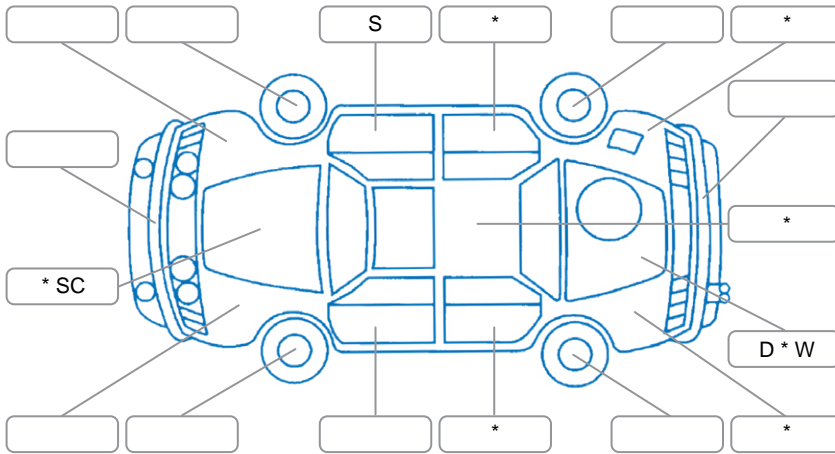

Report ID:	28,184,805	Version:	1
Created:	18 May 2026		

Make:	Toyota	Model:	Hiace
Body Style:	Van	Year:	2017
Rego No.:	KYQ709	Rego Expiry:	19 Oct 2026
WoF Expiry:	07 Oct 2026	Odometer:	188,246 Kms
Good No.:	28184805	VIN:	JTFPT22P200020530
Next Service:	192000	Service History:	No

Key
 S = Scratch R = Rust C = Crack * = Decals W = Significant scuffs
 D = Dent PT = Paint defect P = Pin dent SC = Stone Chips

Note: some defects and blemishes may not be displayed in the diagram

Body Inspection Comments

Crack in screen cva

Conditions During Body Inspection

Dry

Under Carriage and Under Bonnet Inspection Comments

Engine oil leaks

Interior Comments

Seats:	drivers worn
Carpets:	Good
Panels:	damaged in cargo area
Dashboard:	Good