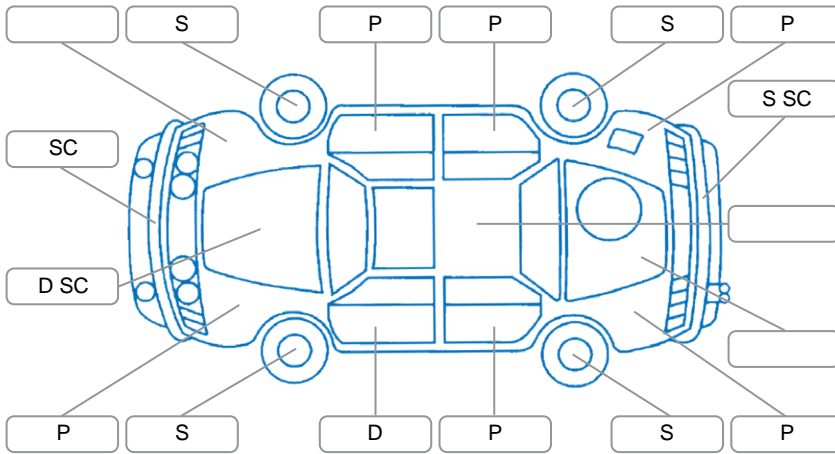

Key
 S = Scratch R = Rust C = Crack * = Decals W = Significant scuffs
 D = Dent PT = Paint defect P = Pin dent SC = Stone Chips

Note: some defects and blemishes may not be displayed in the diagram

Body Inspection Comments

Conditions During Body Inspection: Dry

Under Carriage and Under Bonnet Inspection Comments

Interior Comments

Seats:	Good
Carpets:	Good
Panels:	Good
Dashboard:	Good

General Comments

No rubber on rear wiper, Ac not cold, Suspension rattle.

*** THIS ENTER HYUNDAI GETZ HAS BEEN RE-REGISTERED DUE TO ACCIDENT DAMAGE, THERE IS A FLAG REGISTERED WITH NZTA TO SAY THIS ***

Road Conditions During Test Drive	Dry	
Engine Timing Mechanism	Timing Chain	
Evidence of Cam Belt Replacement	<input type="checkbox"/> Yes <input type="checkbox"/> No	Kms
Inspected by:	LukaAjitvan Woerden	
Published by:	Gemma Rowlands	
Inspection Date:	14 May 2026	