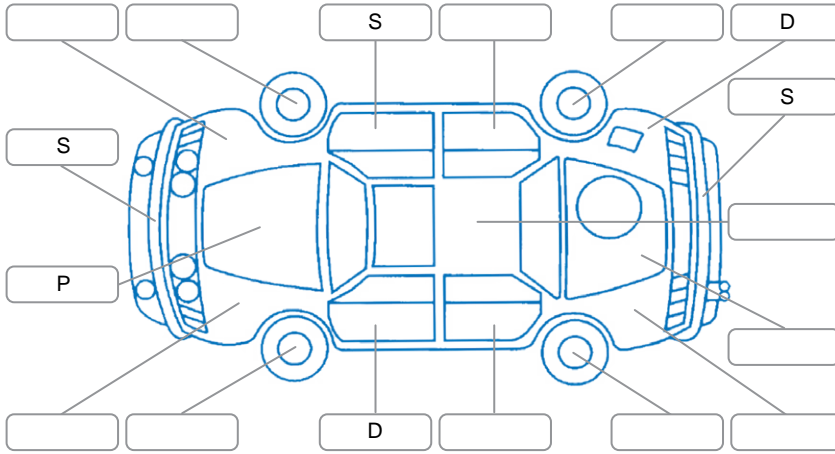

Report ID:	28,184,711	Version:	2
Created:	20 May 2026		

Make:	Ford	Model:	Ranger
Body Style:	Utility	Year:	2021
Rego No.:	NSE653	Rego Expiry:	06 Nov 2026
WoF Expiry:	01 Jun 2027	Odometer:	154,437 Kms
Good No.:	28184711	VIN:	MPBUMFF50MX350143
Next Service:	165,432 kms	Service History:	Yes

Key

S = Scratch R = Rust C = Crack * = Decals W = Significant scuffs
 D = Dent PT = Paint defect P = Pin dent SC = Stone Chips

Note: some defects and blemishes may not be displayed in the diagram

Body Inspection Comments

Conditions During Body Inspection: Dry

Under Carriage and Under Bonnet Inspection Comments

Interior Comments

Seats:	Average
Carpets:	Good
Panels:	Good
Dashboard:	Good

General Comments

Driver seat torn,

Road Conditions During Test Drive	Dry
Engine Timing Mechanism	Timing Chain
Evidence of Cam Belt Replacement	<input type="checkbox"/> Yes <input type="checkbox"/> No Kms
Inspected by:	Marlon Espena
Published by:	Henry Manders
Inspection Date:	14 May 2026