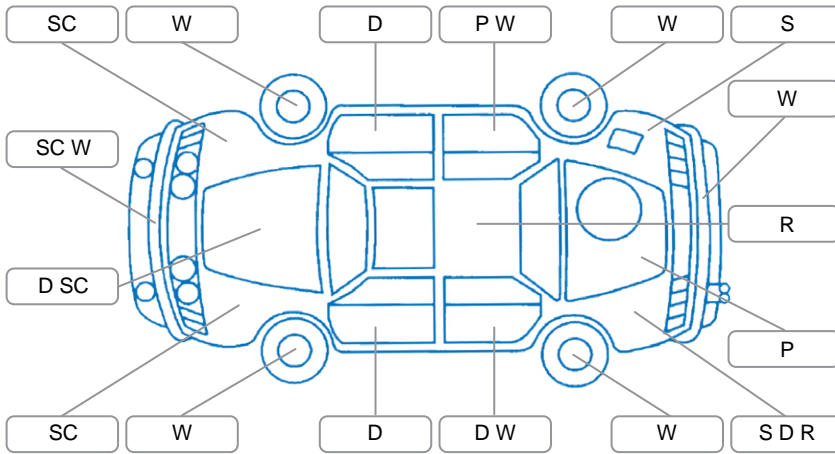

Key
 S = Scratch R = Rust C = Crack * = Decals W = Significant scuffs
 D = Dent PT = Paint defect P = Pin dent SC = Stone Chips

Note: some defects and blemishes may not be displayed in the diagram

Body Inspection Comments

- Right wing mirror housing scuff
- Rear bumper misaligned
- Windscreen stone chip not in CVA

Conditions During Body Inspection: Dry

Under Carriage and Under Bonnet Inspection Comments

- Oil leak (Requires further investigation)
- Subframe surface rust