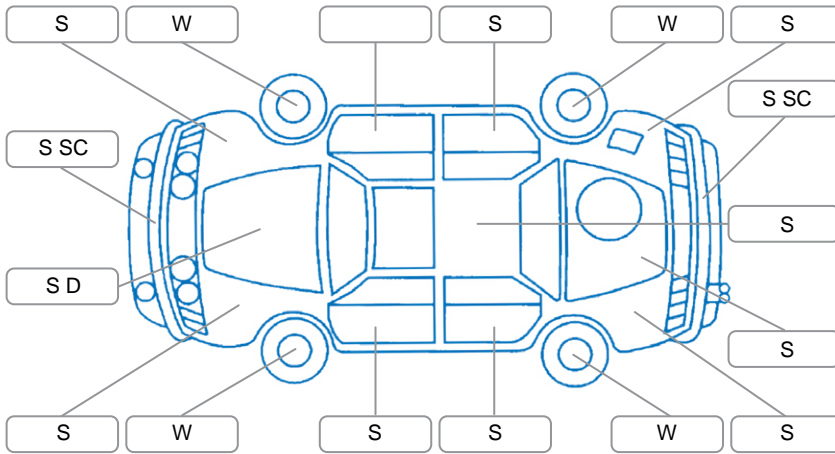

Report ID:	28,184,559	Version:	1
Created:	20 May 2026		

Make:	Ford	Model:	Focus
Body Style:	Hatchback	Year:	2004
Rego No.:	GBK248	Rego Expiry:	20 Sep 2026
WoF Expiry:	15 Aug 2026	Odometer:	156,738 Kms
Good No.:	28184559	VIN:	WF0AXXWPDA4A49665
Next Service:	135,000	Service History:	No

**Key**  
 S = Scratch    R = Rust    C = Crack    \* = Decals    W = Significant scuffs  
 D = Dent    PT = Paint defect    P = Pin dent    SC = Stone Chips

Note: some defects and blemishes may not be displayed in the diagram