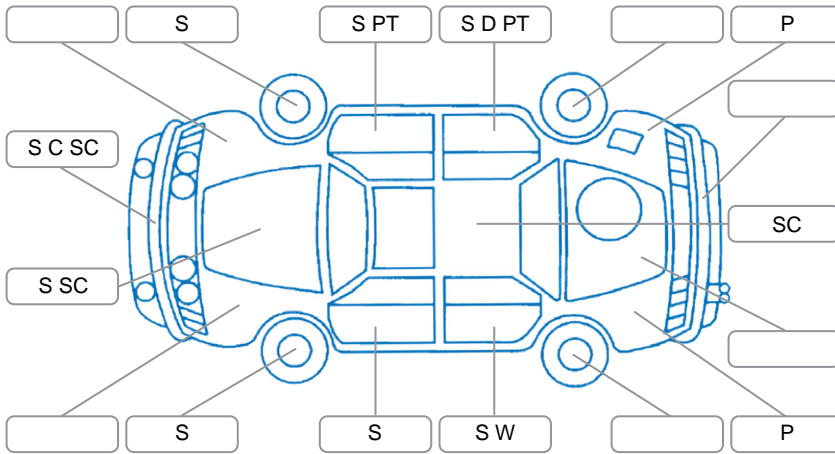

Report ID:	28,184,528	Version:	1
Created:	03 Jun 2026		

Make:	Suzuki	Model:	Swift
Body Style:	Hatchback	Year:	2005
Rego No.:	LLG946	Rego Expiry:	29 Apr 2026
WoF Expiry:	11 Jun 2027	Odometer:	153,758 Kms
Good No.:	28184528	VIN:	7AT0GK0CX16102092
Next Service:	163,700km's	Service History:	No

Key

S = Scratch R = Rust C = Crack * = Decals W = Significant scuffs
 D = Dent PT = Paint defect P = Pin dent SC = Stone Chips

Note: some defects and blemishes may not be displayed in the diagram

Body Inspection Comments

Deep scratches along right rear sill cover. Lower grille in front bumper is not fitting correctly.

Conditions During Body Inspection

Dry

Under Carriage and Under Bonnet Inspection Comments

Interior Comments