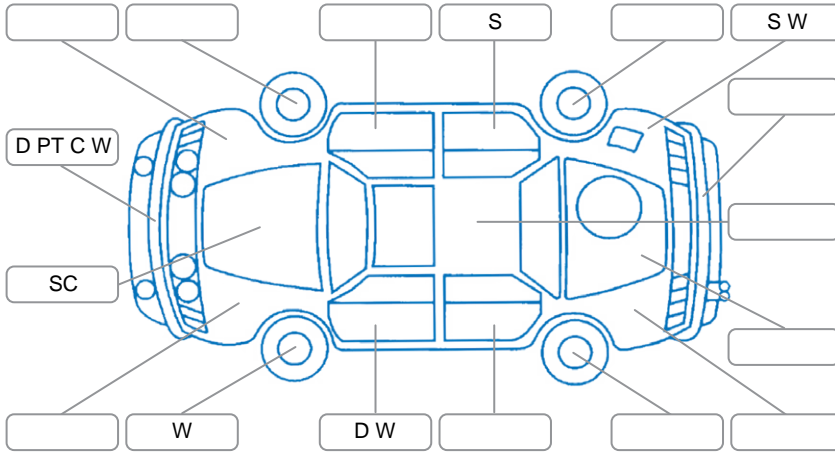

Report ID:	28,184,516	Version:	1
Created:	16 May 2026		

Make:	Ford	Model:	Focus
Body Style:	Wagon	Year:	2008
Rego No.:	ERE965	Rego Expiry:	21 May 2026
WoF Expiry:	24 Nov 2026	Odometer:	217,364 Kms
Good No.:	28184516	VIN:	WF0SXXGCDS8D47035
Next Service:	unknown	Service History:	No

Key

S = Scratch R = Rust C = Crack * = Decals W = Significant scuffs
 D = Dent PT = Paint defect P = Pin dent SC = Stone Chips

Note: some defects and blemishes may not be displayed in the diagram

Body Inspection Comments

- Left tail light crack
- Rear wiper worn
- Right repeater lens damage

Conditions During Body Inspection: Dry

Under Carriage and Under Bonnet Inspection Comments

- Trailer plug damage

Interior Comments

Seats:	stains
Carpets:	Good
Panels:	Good
Dashboard:	Good