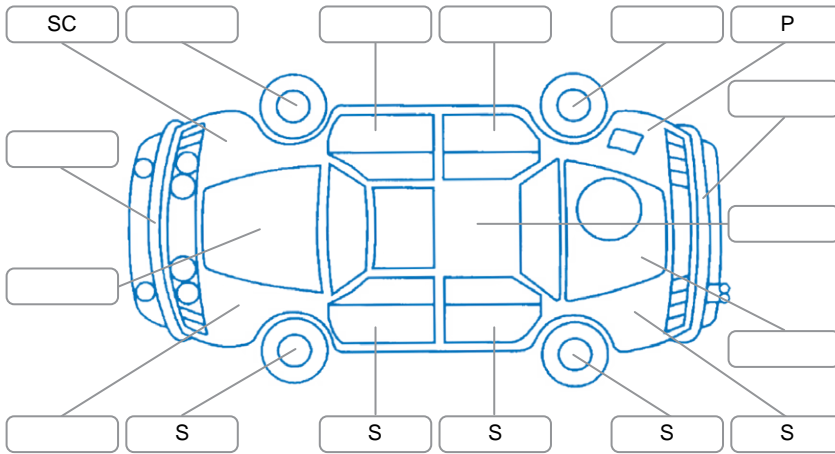

Report ID:	28,184,460	Version:	5
Created:	04 Jun 2026		

Make:	Subaru	Model:	Legacy
Body Style:	Wagon	Year:	2010
Rego No.:	PAD552	Rego Expiry:	19 Jul 2026
WoF Expiry:	09 Feb 2027	Odometer:	94,990 Kms
Good No.:	28184460	VIN:	7AT0GF0BX21019849
Next Service:	104,890kms	Service History:	No

Key
 S = Scratch R = Rust C = Crack * = Decals W = Significant scuffs
 D = Dent PT = Paint defect P = Pin dent SC = Stone Chips

Note: some defects and blemishes may not be displayed in the diagram

Body Inspection Comments

Stone chips on windscreen.

Conditions During Body Inspection Dry

Under Carriage and Under Bonnet Inspection Comments

Interior Comments

Seats:	Average
Carpets:	Average
Panels:	Cargo blind missing.
Dashboard:	Average