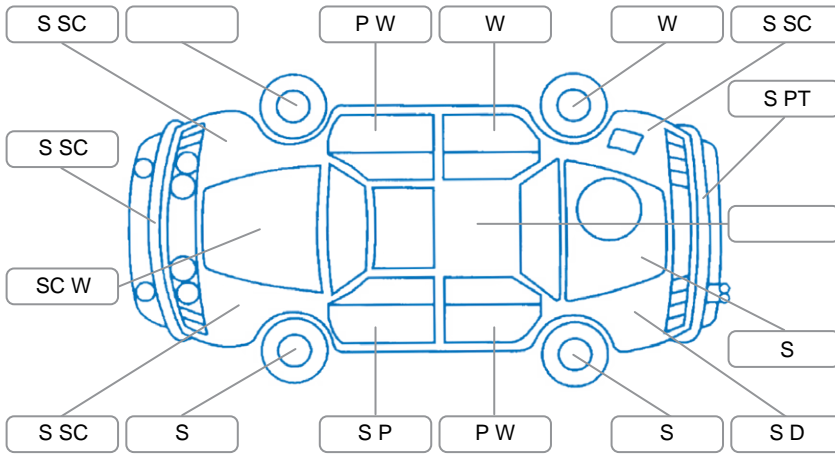

Report ID:	28,184,275	Version:	1
Created:	14 May 2026		

Make:	Subaru	Model:	Legacy
Body Style:	Wagon	Year:	2010
Rego No.:	JDK992	Rego Expiry:	27 Jul 2026
WoF Expiry:	03 Jul 2026	Odometer:	197,154 Kms
Good No.:	28184275	VIN:	7AT0GF0BX15030451
Next Service:	unknown	Service History:	No

Key
 S = Scratch R = Rust C = Crack * = Decals W = Significant scuffs
 D = Dent PT = Paint defect P = Pin dent SC = Stone Chips

Note: some defects and blemishes may not be displayed in the diagram

Body Inspection Comments

Left fog light broken.

Conditions During Body Inspection

Wet

Under Carriage and Under Bonnet Inspection Comments

Interior Comments

Seats:	Average
Carpets:	Wear on drivers side.
Panels:	Cargo blind missing.
Dashboard:	Glovebox lid scuffed.