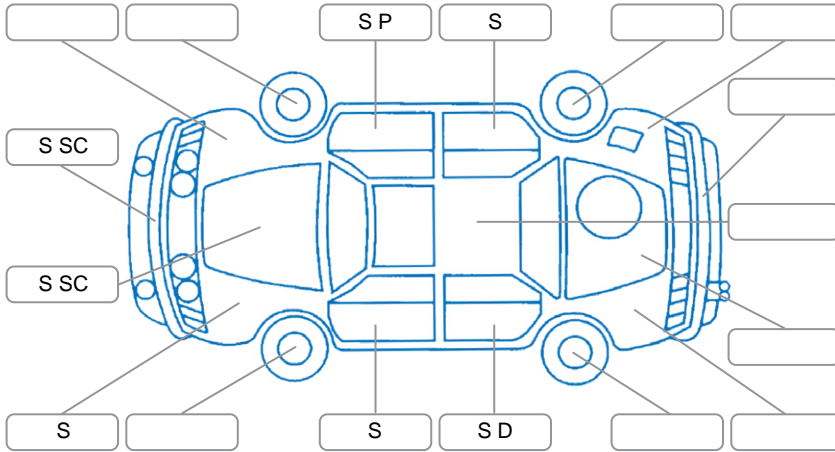

Report ID:	28,183,986	Version:	1
Created:	17 May 2026		

Make:	Holden	Model:	Colorado
Body Style:	Utility	Year:	2013
Rego No.:	GWG366	Rego Expiry:	16 Aug 2026
WoF Expiry:	17 Mar 2027	Odometer:	219,900 Kms
Good No.:	28183986	VIN:	MMU145DH0DH680550
Next Service:	223,000	Service History:	Yes

Key

S = Scratch R = Rust C = Crack * = Decals W = Significant scuffs
 D = Dent PT = Paint defect P = Pin dent SC = Stone Chips

Note: some defects and blemishes may not be displayed in the diagram

Body Inspection Comments

Conditions During Body Inspection: Dry

Under Carriage and Under Bonnet Inspection Comments

4wd

Interior Comments

Seats:	Good
Carpets:	Good
Panels:	Good
Dashboard:	Good

General Comments

correct odometer is 219,866 kms