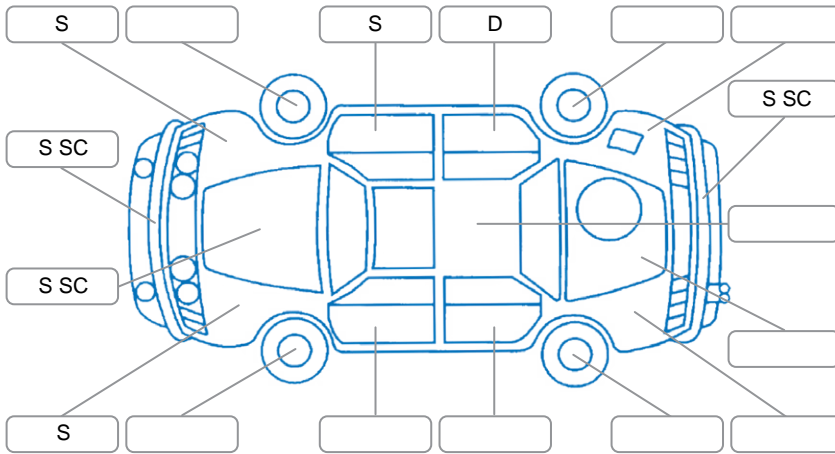

Key

S = Scratch R = Rust C = Crack * = Decals W = Significant scuffs
 D = Dent PT = Paint defect P = Pin dent SC = Stone Chips

Note: some defects and blemishes may not be displayed in the diagram

Body Inspection Comments

Conditions During Body Inspection

Dry

Under Carriage and Under Bonnet Inspection Comments

Interior Comments

Seats:	driver height adjustment handles broken
Carpets:	Average
Panels:	Average
Dashboard:	Average