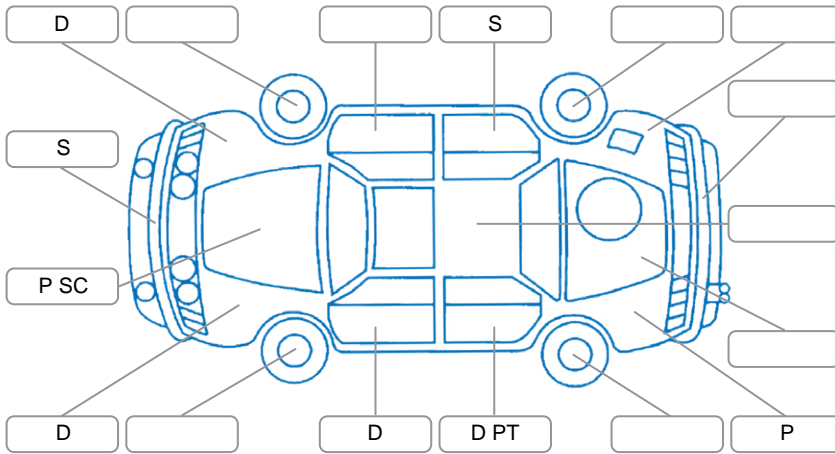

Key
 S = Scratch R = Rust C = Crack * = Decals W = Significant scuffs
 D = Dent PT = Paint defect P = Pin dent SC = Stone Chips

Note: some defects and blemishes may not be displayed in the diagram

Body Inspection Comments

Rear centre seatbelt jammed/stuck.

Conditions During Body Inspection

Under Carriage and Under Bonnet Inspection Comments

Rear axle bushings cracking. Rear axle minor surface rust. Transmission axle seals oil stains