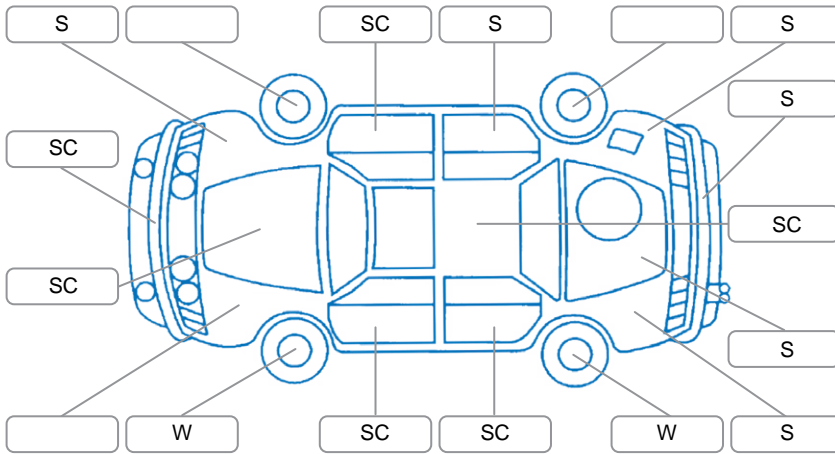

Report ID:	28,183,647	Version:	1
Created:	19 Jun 2026		

Make:	Holden	Model:	Captiva 7
Body Style:	SUV	Year:	2019
Rego No.:	LZH569	Rego Expiry:	26 Nov 2026
WoF Expiry:	03 Jul 2027	Odometer:	147,748 Kms
Good No.:	28183647	VIN:	KL3CD2659JB042340
Next Service:	157000	Service History:	No

Key

S = Scratch R = Rust C = Crack * = Decals W = Significant scuffs
 D = Dent PT = Paint defect P = Pin dent SC = Stone Chips

Note: some defects and blemishes may not be displayed in the diagram

Body Inspection Comments