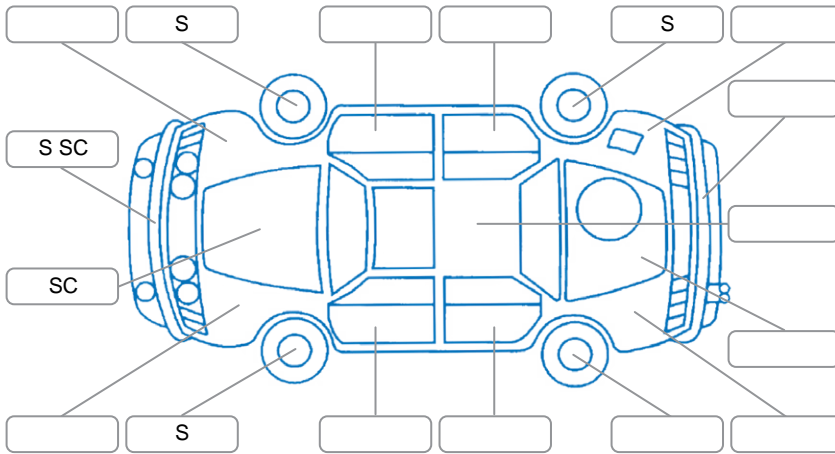

Key
 S = Scratch R = Rust C = Crack * = Decals W = Significant scuffs
 D = Dent PT = Paint defect P = Pin dent SC = Stone Chips

Note: some defects and blemishes may not be displayed in the diagram

Body Inspection Comments

Conditions During Body Inspection: Dry

Under Carriage and Under Bonnet Inspection Comments

Interior Comments

Seats:	Good
Carpets:	Good
Panels:	Good, one parcel tray string is broken.
Dashboard:	Good

General Comments