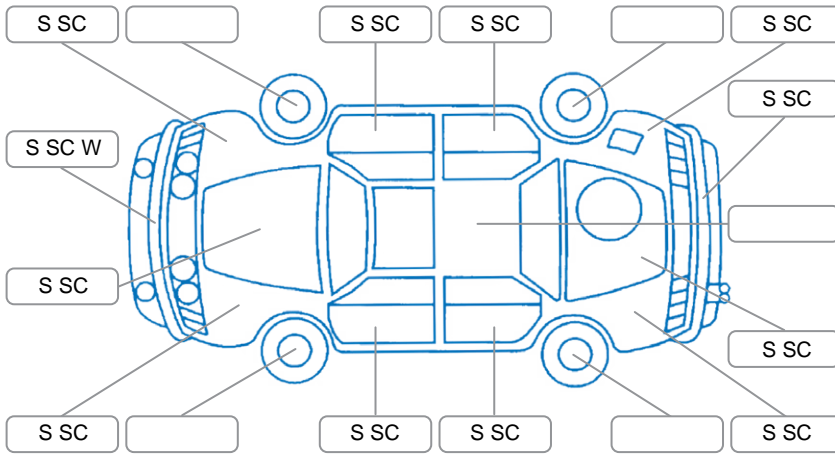

Make:	Mercedes-Benz	Model:	R350
Body Style:	Wagon	Year:	2007
Rego No.:	JQK780	Rego Expiry:	11 Jun 2026
WoF Expiry:	30 Jun 2026	Odometer:	107,076 Kms
Good No.:	28183584	VIN:	WDC2510652A038419
Next Service:	due	Service History:	No

Key
 S = Scratch R = Rust C = Crack * = Decals W = Significant scuffs
 D = Dent PT = Paint defect P = Pin dent SC = Stone Chips

Note: some defects and blemishes may not be displayed in the diagram

Body Inspection Comments

All wheel drive/engine oil seepage/underbody surface corrosion/

Interior Comments

Seats:	Average
Carpets:	Average
Panels:	Average
Dashboard:	Average

General Comments

Vibration on idle

Road Conditions During Test Drive	Dry		
Engine Timing Mechanism	Timing Chain		
Evidence of Cam Belt Replacement	<input type="checkbox"/> Yes	<input type="checkbox"/> No	Kms
Inspected by:	Uriah Pepene		
Published by:	Uriah Pepene		
Inspection Date:	13 May 2026		