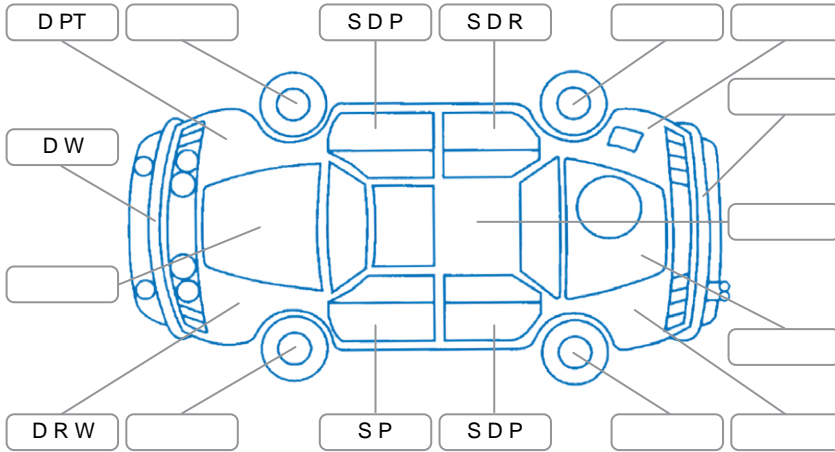

Report ID:	28,183,578	Version:	1
Created:	15 May 2026		

Make:	Ford	Model:	Ranger
Body Style:	Utility	Year:	2018
Rego No.:	MEP311	Rego Expiry:	07 Oct 2026
WoF Expiry:	14 Apr 2027	Odometer:	215,672 Kms
Good No.:	28183578	VIN:	MPBUMEF50JX168695
Next Service:	223000	Service History:	Yes

Key

S = Scratch R = Rust C = Crack * = Decals W = Significant scuffs
 D = Dent PT = Paint defect P = Pin dent SC = Stone Chips

Note: some defects and blemishes may not be displayed in the diagram

Body Inspection Comments

Conditions During Body Inspection: Wet

Under Carriage and Under Bonnet Inspection Comments

4WD
 Front right bump stop worn, front left bump stop missing

Interior Comments

Seats:	Seat covers fitted. Wear on drivers seat
Carpets:	Average
Panels:	Average
Dashboard:	Average