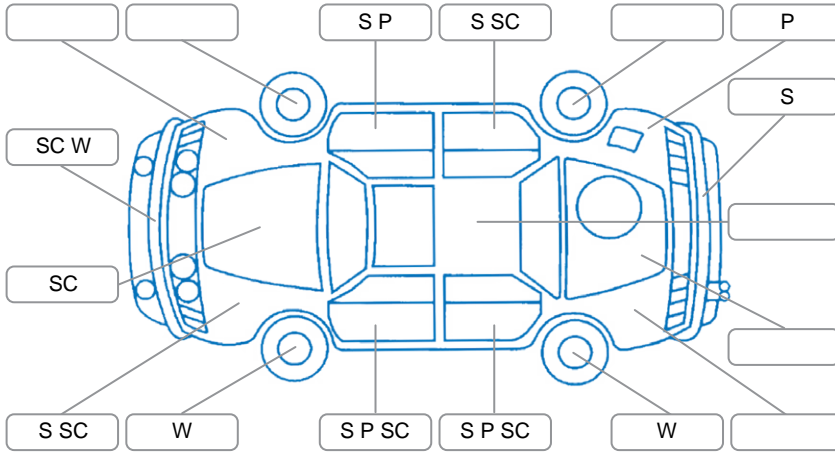

Key

S = Scratch R = Rust C = Crack * = Decals W = Significant scuffs
 D = Dent PT = Paint defect P = Pin dent SC = Stone Chips

Note: some defects and blemishes may not be displayed in the diagram

Body Inspection Comments

Conditions During Body Inspection: Dry

Under Carriage and Under Bonnet Inspection Comments

Front wheel drive.
 Freshly serviced.
 2 new tyres installed.

Interior Comments

Seats:	Average
Carpets:	Average
Panels:	Average
Dashboard:	Average