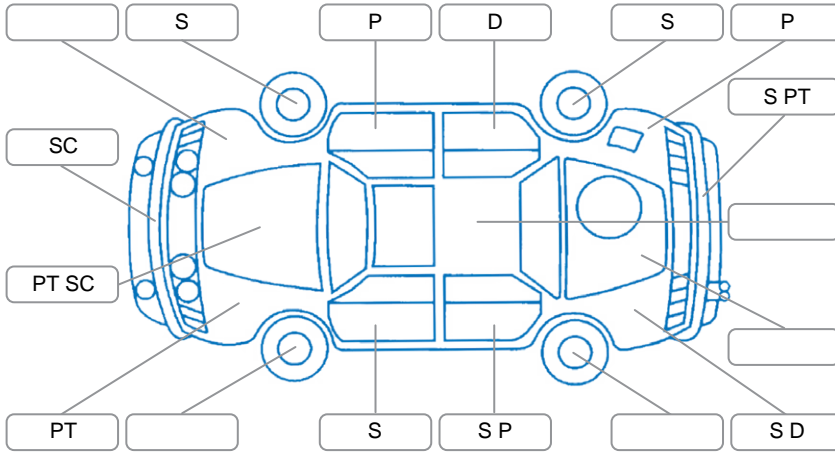

Report ID:	28,183,453	Version:	1
Created:	14 May 2026		

Make:	Mitsubishi	Model:	Grandis
Body Style:	Wagon	Year:	2006
Rego No.:	JSK58	Rego Expiry:	02 Aug 2026
WoF Expiry:	17 Jul 2026	Odometer:	144,928 Kms
Good No.:	28183453	VIN:	7AT0CJ3KX16205724
Next Service:	152,000kms	Service History:	No

**Key**

S = Scratch    R = Rust    C = Crack    \* = Decals    W = Significant scuffs  
 D = Dent    PT = Paint defect    P = Pin dent    SC = Stone Chips

Note: some defects and blemishes may not be displayed in the diagram