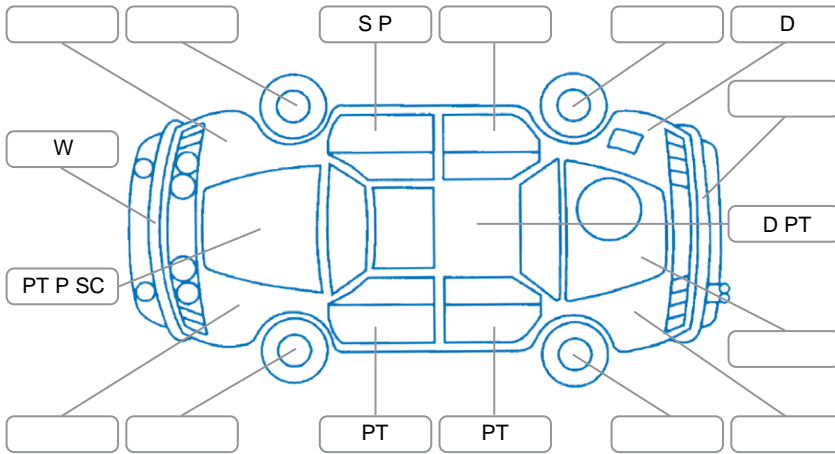

Report ID:	28,183,407	Version:	2
Created:	22 May 2026		

Make:	Mazda	Model:	Demio
Body Style:	Hatchback	Year:	2009
Rego No.:	KQE160	Rego Expiry:	01 Jun 2026
WoF Expiry:	27 May 2027	Odometer:	154,960 Kms
Good No.:	28183407	VIN:	7AT0C12HX17193877
Next Service:	165,000	Service History:	No

Key

S = Scratch R = Rust C = Crack * = Decals W = Significant scuffs
 D = Dent PT = Paint defect P = Pin dent SC = Stone Chips

Note: some defects and blemishes may not be displayed in the diagram

Body Inspection Comments