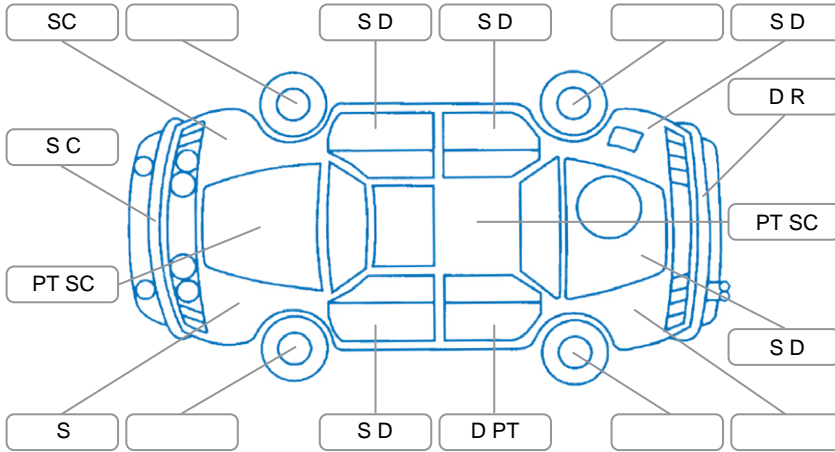

Report ID:	28,183,242	Version:	1
Created:	13 May 2026		

Make:	Holden	Model:	Rodeo 4X4
Body Style:	Utility	Year:	2003
Rego No.:	BKT508	Rego Expiry:	29 Jun 2026
WoF Expiry:	10 Jun 2026	Odometer:	392,701 Kms
Good No.:	28183242	VIN:	MPATFS26H3T100608
Next Service:	379000	Service History:	No

Key

S = Scratch R = Rust C = Crack * = Decals W = Significant scuffs
 D = Dent PT = Paint defect P = Pin dent SC = Stone Chips

Note: some defects and blemishes may not be displayed in the diagram

Body Inspection Comments

Under Carriage and Under Bonnet Inspection Comments

Oil seepage lower engine Area, surface rust on under body of Vehicle.

Interior Comments

Seats:	Average
Carpets:	Average
Panels:	Average
Dashboard:	Average