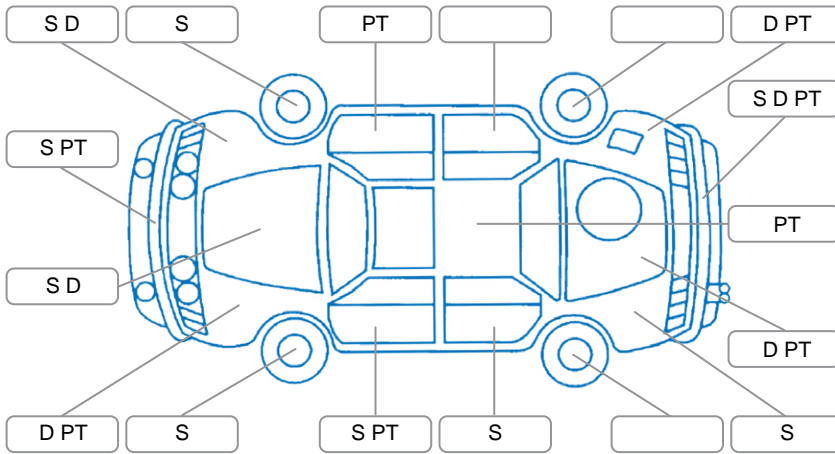

Report ID:	28,183,235	Version:	2
Created:	15 May 2026		

Make:	Mercedes-Benz	Model:	GL
Body Style:	Wagon	Year:	2007
Rego No.:	NHU393	Rego Expiry:	22 Jun 2026
WoF Expiry:	16 Sep 2026	Odometer:	122,620 Kms
Good No.:	28183235	VIN:	WDC1648222A299233
Next Service:	116573	Service History:	Yes

**Key**  
 S = Scratch    R = Rust    C = Crack    \* = Decals    W = Significant scuffs  
 D = Dent    PT = Paint defect    P = Pin dent    SC = Stone Chips

Note: some defects and blemishes may not be displayed in the diagram