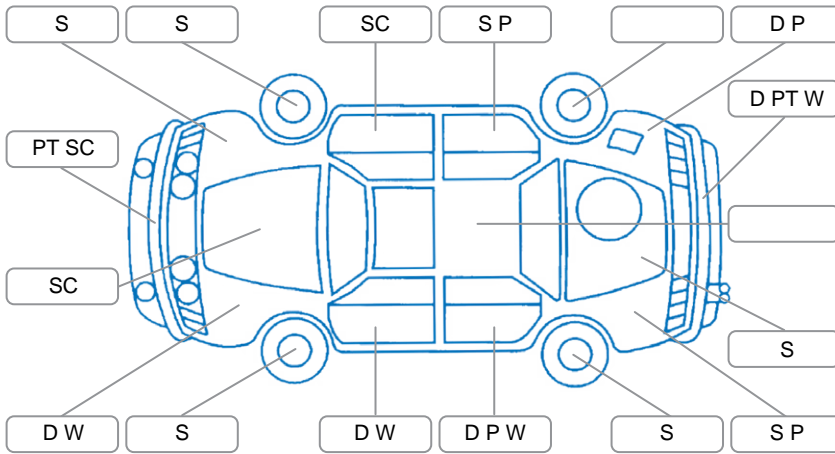

Report ID:	28,183,177	Version:	1
Created:	15 May 2026		

Make:	Nissan	Model:	Pathfinder
Body Style:	SUV	Year:	2016
Rego No.:	JWE927	Rego Expiry:	08 Sep 2026
WoF Expiry:	29 May 2027	Odometer:	130,555 Kms
Good No.:	28183177	VIN:	5N1AR2MM3GC651310
Next Service:	138,400 Kms	Service History:	No

### Key

S = Scratch    R = Rust    C = Crack    \* = Decals    W = Significant scuffs  
 D = Dent    PT = Paint defect    P = Pin dent    SC = Stone Chips

Note: some defects and blemishes may not be displayed in the diagram