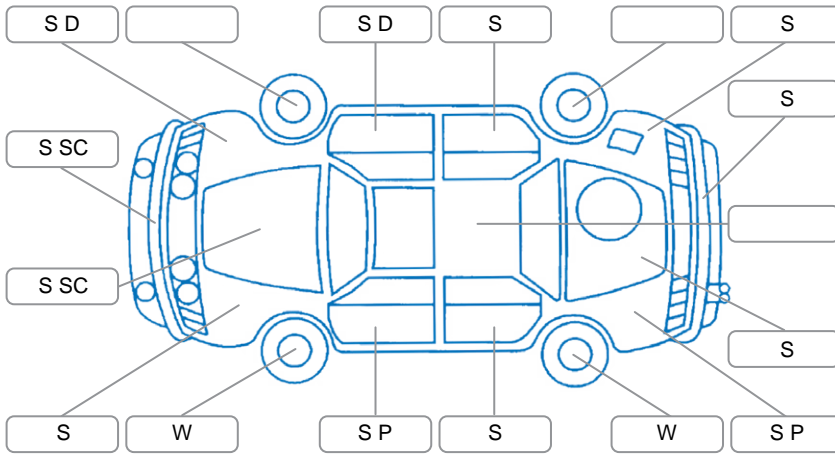

Report ID:	28,183,120	Version:	1
Created:	20 May 2026		

Make:	Mitsubishi	Model:	Colt
Body Style:	Hatchback	Year:	2010
Rego No.:	NCS333	Rego Expiry:	04 Nov 2026
WoF Expiry:	29 Oct 2026	Odometer:	179,799 Kms
Good No.:	28183120	VIN:	7AT0CJ0XX19702385
Next Service:	188,	Service History:	No

Key

S = Scratch R = Rust C = Crack * = Decals W = Significant scuffs
 D = Dent PT = Paint defect P = Pin dent SC = Stone Chips

Note: some defects and blemishes may not be displayed in the diagram

Body Inspection Comments

Stone chips on windscreen

Conditions During Body Inspection

Under Carriage and Under Bonnet Inspection Comments

Fwd

Interior Comments

Seats:	Average
Carpets:	Poor
Panels:	Average
Dashboard:	Average

General Comments