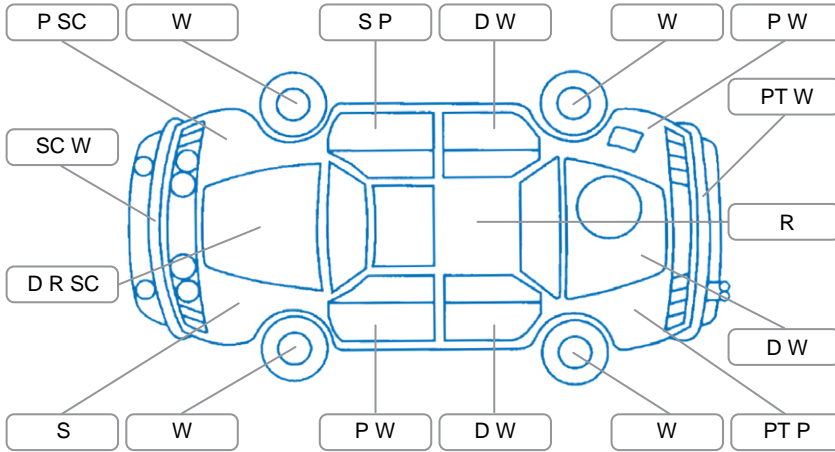

Report ID:	28,182,978	Version:	1
Created:	14 May 2026		

Make:	Mazda	Model:	Biante
Body Style:	Wagon	Year:	2010
Rego No.:	MJM201	Rego Expiry:	08 Jun 2026
WoF Expiry:	29 Aug 2026	Odometer:	167,852 Kms
Good No.:	28182978	VIN:	7AT0C145X19209774
Next Service:	165,000	Service History:	No

Key

S = Scratch R = Rust C = Crack * = Decals W = Significant scuffs
 D = Dent PT = Paint defect P = Pin dent SC = Stone Chips

Note: some defects and blemishes may not be displayed in the diagram

Body Inspection Comments

Right side skirt dent

Conditions During Body Inspection

Dry

Under Carriage and Under Bonnet Inspection Comments

Interior Comments

Seats:	Average
Carpets:	Average
Panels:	Average
Dashboard:	Good

General Comments