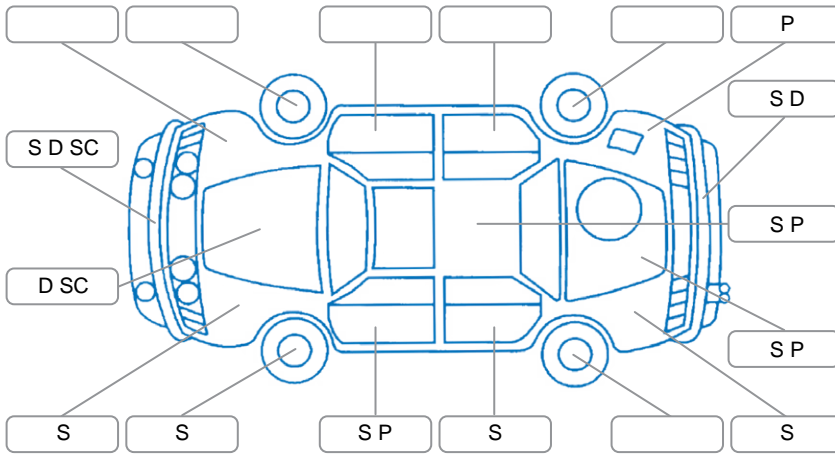

Key
 S = Scratch R = Rust C = Crack * = Decals W = Significant scuffs
 D = Dent PT = Paint defect P = Pin dent SC = Stone Chips

Note: some defects and blemishes may not be displayed in the diagram

Body Inspection Comments

Crack in CVA.
 Rear bumper left side not aligned flush with fender.
 Minor scratches and dent in right cant rail.

Conditions During Body Inspection Dry

Under Carriage and Under Bonnet Inspection Comments

Interior Comments

Seats:	Average
Carpets:	Average
Panels:	Average
Dashboard:	Average

General Comments

4WD. Rear centre vents damaged.
 Left rear door seal split.

Road Conditions During Test Drive	Dry		
Engine Timing Mechanism	Timing Chain		
Evidence of Cam Belt Replacement	<input type="checkbox"/> Yes	<input type="checkbox"/> No	Kms
Inspected by:	Chris McQuade		
Published by:	Chris McQuade		
Inspection Date:	18 May 2026		