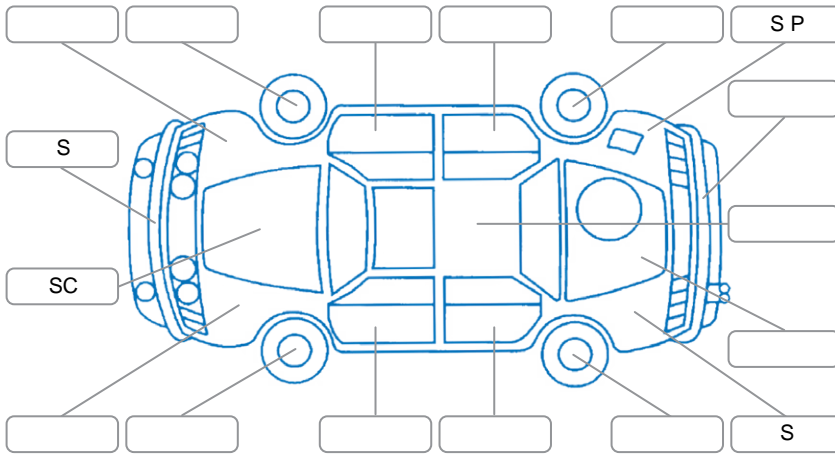

Report ID:	28,182,945	Version:	1
Created:	13 May 2026		

Make:	GWM	Model:	Cannon
Body Style:	Utility	Year:	2025
Rego No.:	RBE180	Rego Expiry:	27 Feb 2027
WoF Expiry:	27 Feb 2028	Odometer:	16,946 Kms
Good No.:	28182945	VIN:	LGWDCF194RM614975
Next Service:	20000	Service History:	Yes

Key

S = Scratch R = Rust C = Crack * = Decals W = Significant scuffs
 D = Dent PT = Paint defect P = Pin dent SC = Stone Chips

Note: some defects and blemishes may not be displayed in the diagram

Body Inspection Comments