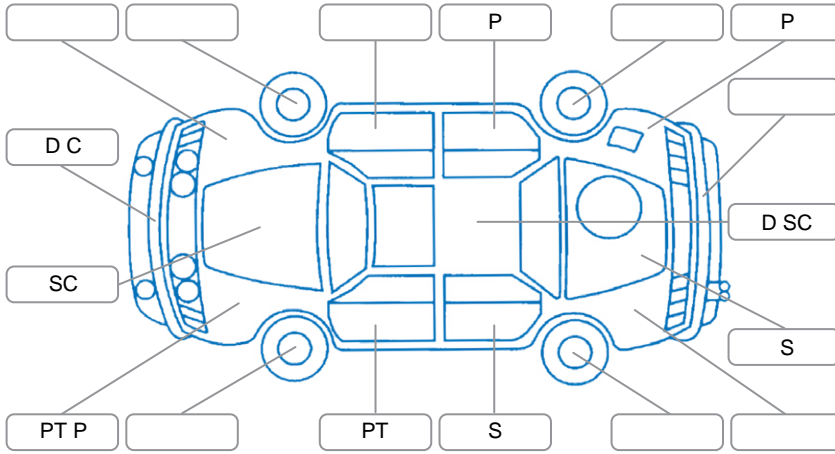

Report ID:	28,182,899	Version:	1
Created:	25 May 2026		

Make:	Nissan	Model:	Wingroad
Body Style:	Wagon	Year:	2012
Rego No.:	GLM833	Rego Expiry:	26 Sep 2026
WoF Expiry:	17 Feb 2027	Odometer:	131,225 Kms
Good No.:	28182899	VIN:	JN1TBAY12A0041086
Next Service:		Service History:	No

**Key**

S = Scratch    R = Rust    C = Crack    \* = Decals    W = Significant scuffs  
 D = Dent    PT = Paint defect    P = Pin dent    SC = Stone Chips

Note: some defects and blemishes may not be displayed in the diagram

**Body Inspection Comments**

Conditions During Body Inspection: Dry

**Under Carriage and Under Bonnet Inspection Comments**

Oil seepage lower engine Area, surface rust on under body of Vehicle.

**Interior Comments**

Seats:	Average
Carpets:	Average
Panels:	Average
Dashboard:	Good

**General Comments**

Noise coming from Front Drive line .

Road Conditions During Test Drive	Dry
Engine Timing Mechanism	Timing Chain
Evidence of Cam Belt Replacement	<input type="checkbox"/> Yes <input type="checkbox"/> No    Kms
Inspected by:	Chris Buckley
Published by:	Jeremy Hutchings
Inspection Date:	22 May 2026