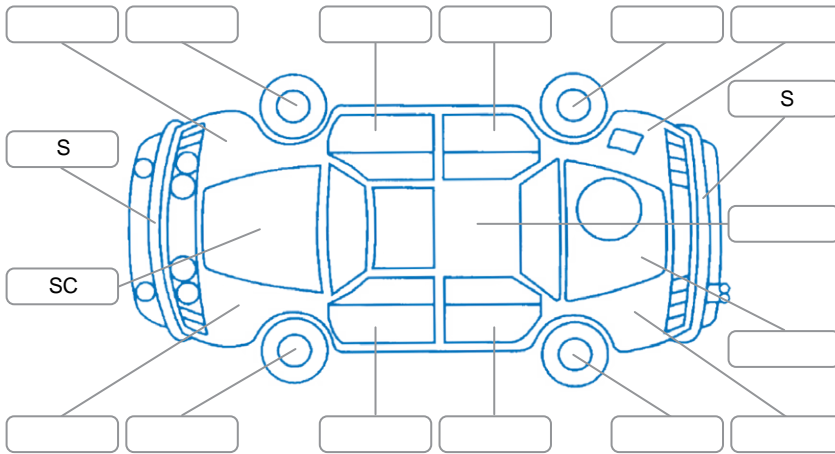

**Key**  
 S = Scratch    R = Rust    C = Crack    \* = Decals    W = Significant scuffs  
 D = Dent    PT = Paint defect    P = Pin dent    SC = Stone Chips

Note: some defects and blemishes may not be displayed in the diagram

### General Comments

TPS light on

Road Conditions During Test Drive:  Wet     Dry

Engine Timing Mechanism:  Timing Chain     Timing Belt

Evidence of Cam Belt Replacement:  Yes     No    Kms

Inspected by: Kris Milne