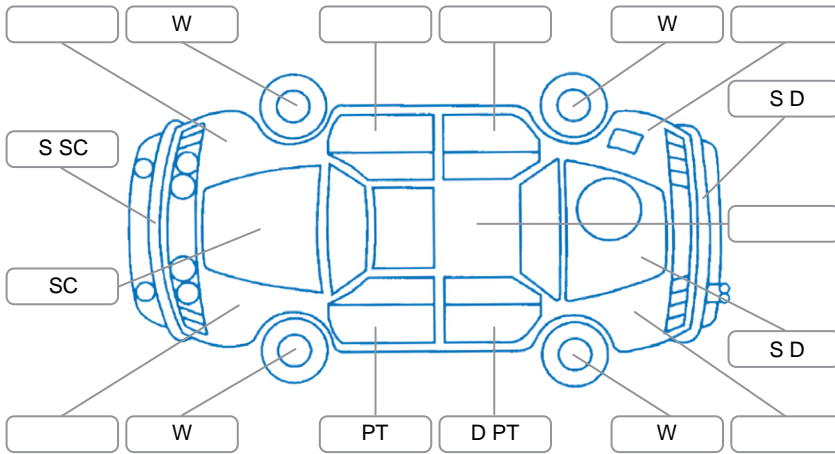

Report ID:	28,182,670	Version:	1
Created:	20 May 2026		

Make:	Toyota	Model:	Crown
Body Style:	Sedan	Year:	2004
Rego No.:	NPL727	Rego Expiry:	02 Jul 2026
WoF Expiry:	28 May 2027	Odometer:	86,247 Kms
Good No.:	28182670	VIN:	7AT0H60BX21010642
Next Service:	96,200kms	Service History:	No

Key
 S = Scratch R = Rust C = Crack * = Decals W = Significant scuffs
 D = Dent PT = Paint defect P = Pin dent SC = Stone Chips

Note: some defects and blemishes may not be displayed in the diagram

Body Inspection Comments

Minor stone cracks in left side of windshield. Paint run on left sill covers. Moisture in left front guard indicator. Rear emblem badges are missing.

Conditions During Body Inspection: Dry

Under Carriage and Under Bonnet Inspection Comments