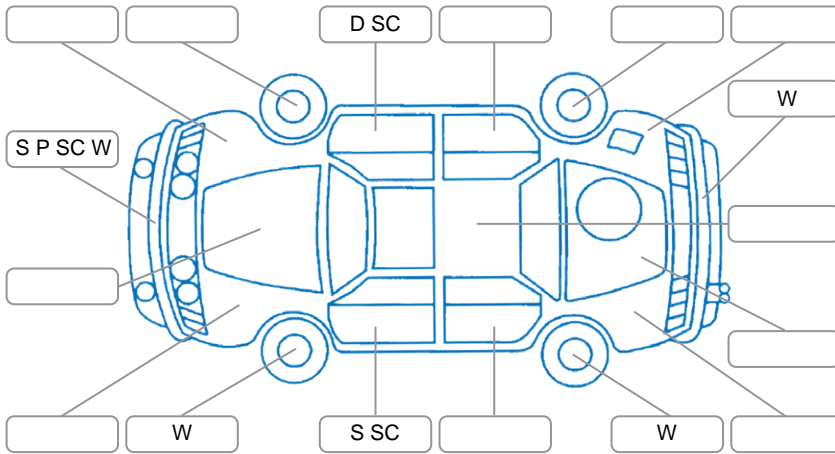

Report ID:	28,182,658	Version:	2
Created:	25 Jun 2026		

Make:	Ssangyong	Model:	Korando
Body Style:	SUV	Year:	2012
Rego No.:	GPT194	Rego Expiry:	18 Nov 2026
WoF Expiry:	06 Jul 2027	Odometer:	160,523 Kms
Good No.:	28182658	VIN:	KPTB0B1SSCP073286
Next Service:	170,000 kms	Service History:	Yes

Key
 S = Scratch R = Rust C = Crack * = Decals W = Significant scuffs
 D = Dent PT = Paint defect P = Pin dent SC = Stone Chips

Note: some defects and blemishes may not be displayed in the diagram

Body Inspection Comments

Conditions During Body Inspection: Dry

Under Carriage and Under Bonnet Inspection Comments

4-wheel drive.
 Freshly serviced.

Interior Comments

Seats:	Average
Carpets:	Average
Panels:	Average
Dashboard:	Average