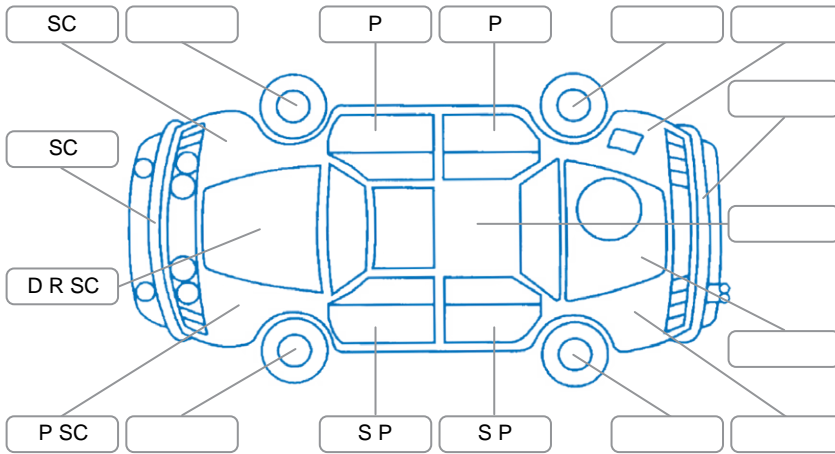

Report ID:	28,182,593	Version:	2
Created:	18 May 2026		

Make:	Holden	Model:	Colorado
Body Style:	Utility	Year:	2017
Rego No.:	KPS455	Rego Expiry:	29 May 2026
WoF Expiry:	27 May 2026	Odometer:	64,071 Kms
Good No.:	28182593	VIN:	MMU145DK0HH645031
Next Service:	70000	Service History:	No

**Key**  
 S = Scratch    R = Rust    C = Crack    \* = Decals    W = Significant scuffs  
 D = Dent    PT = Paint defect    P = Pin dent    SC = Stone Chips

Note: some defects and blemishes may not be displayed in the diagram