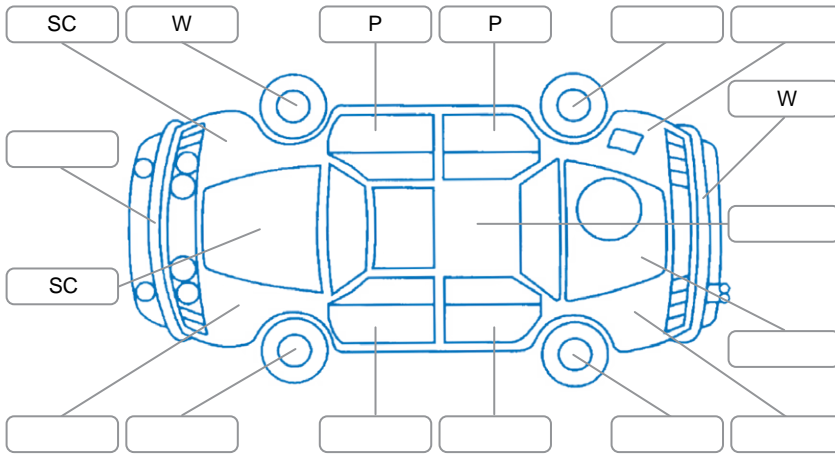

Report ID:	28,182,540	Version:	2
Created:	15 May 2026		

Make:	Volkswagen	Model:	Tiguan
Body Style:	SUV	Year:	2017
Rego No.:	KTP663	Rego Expiry:	07 Aug 2026
WoF Expiry:	20 Jan 2027	Odometer:	128,145 Kms
Good No.:	28182540	VIN:	WVGZZZ5NZHW940084
Next Service:	23/4/27 or 138120km	Service History:	Yes

Key

S = Scratch R = Rust C = Crack * = Decals W = Significant scuffs
 D = Dent PT = Paint defect P = Pin dent SC = Stone Chips

Note: some defects and blemishes may not be displayed in the diagram

Body Inspection Comments

Stone chips in windscreen.

Conditions During Body Inspection

Dry

Under Carriage and Under Bonnet Inspection Comments

Interior Comments

Seats:	Good
Carpets:	Good
Panels:	Good
Dashboard:	Good

General Comments