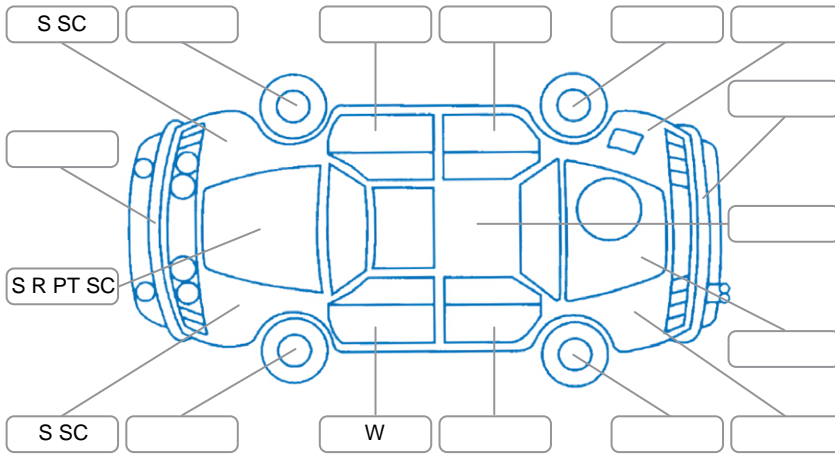

Report ID:	28,182,517	Version:	1
Created:	18 May 2026		

Make:	Nissan	Model:	Navara
Body Style:	Utility	Year:	2009
Rego No.:	FCD786	Rego Expiry:	08 Sep 2026
WoF Expiry:	07 Jan 2027	Odometer:	336,064 Kms
Good No.:	28182517	VIN:	MNTCPUD22A0001039
Next Service:		Service History:	No

Key

S = Scratch R = Rust C = Crack * = Decals W = Significant scuffs
 D = Dent PT = Paint defect P = Pin dent SC = Stone Chips

Note: some defects and blemishes may not be displayed in the diagram

Body Inspection Comments

Driver door hinges worn out. All tires are scalloped.
 Paintwork faded, clear coat coming off.
 Stone chips, dents, scratches, scuffs all over

Conditions During Body Inspection Dry

Under Carriage and Under Bonnet Inspection Comments