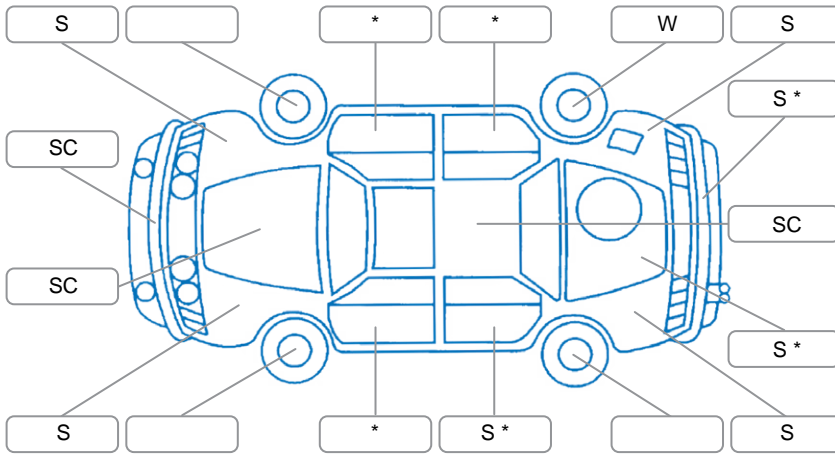

Report ID:	28,182,501	Version:	1
Created:	19 May 2026		

Make:	Holden	Model:	Equinox
Body Style:	SUV	Year:	2019
Rego No.:	MAW484	Rego Expiry:	07 Oct 2026
WoF Expiry:	22 Apr 2027	Odometer:	112,819 Kms
Good No.:	28182501	VIN:	3G0AX7EXXJS586146
Next Service:	122000	Service History:	No

Key

S = Scratch R = Rust C = Crack * = Decals W = Significant scuffs
 D = Dent PT = Paint defect P = Pin dent SC = Stone Chips

Note: some defects and blemishes may not be displayed in the diagram

Body Inspection Comments

Stonechip with legs on windscreen

Conditions During Body Inspection

Dry

Under Carriage and Under Bonnet Inspection Comments

Front wheel drive

Interior Comments

Seats:	Good
Carpets:	Good
Panels:	Good
Dashboard:	Good