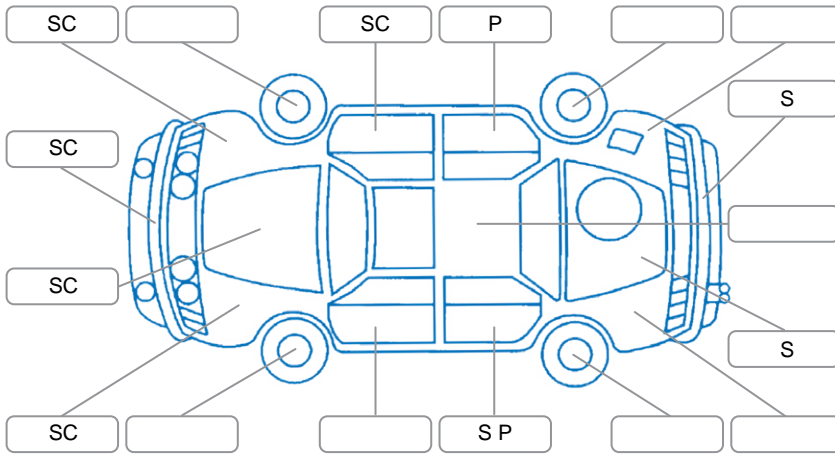

Report ID:	28,182,490	Version:	1
Created:	21 May 2026		

Make:	Suzuki	Model:	Swift
Body Style:	Hatchback	Year:	2019
Rego No.:	MHH948	Rego Expiry:	30 Jul 2026
WoF Expiry:	02 Jun 2027	Odometer:	154,878 Kms
Good No.:	28182490	VIN:	JSAAZC83S00267397
Next Service:	164000	Service History:	No

**Key**  
 S = Scratch    R = Rust    C = Crack    \* = Decals    W = Significant scuffs  
 D = Dent    PT = Paint defect    P = Pin dent    SC = Stone Chips

Note: some defects and blemishes may not be displayed in the diagram

### Body Inspection Comments

Left rear tyre close to limit

Conditions During Body Inspection

Dry