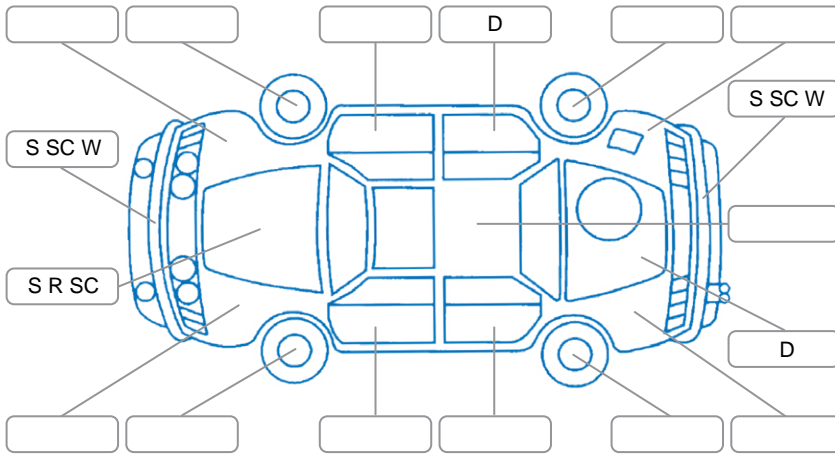

Report ID:	28,182,442	Version:	3
Created:	28 May 2026		

Make:	Isuzu	Model:	Bighorn
Body Style:	Wagon	Year:	1997
Rego No.:	CRU58	Rego Expiry:	01 Jul 2026
WoF Expiry:	26 Nov 2026	Odometer:	284,350 Kms
Good No.:	28182442	VIN:	7A897130705288719
Next Service:	294,349km	Service History:	No

Key
 S = Scratch R = Rust C = Crack * = Decals W = Significant scuffs
 D = Dent PT = Paint defect P = Pin dent SC = Stone Chips

Note: some defects and blemishes may not be displayed in the diagram

Body Inspection Comments

Jack equipment incomplete. Stone chips, scratches dents all over. Stone chip with cracks lower cva

Conditions During Body Inspection Dry

Under Carriage and Under Bonnet Inspection Comments

Interior Comments