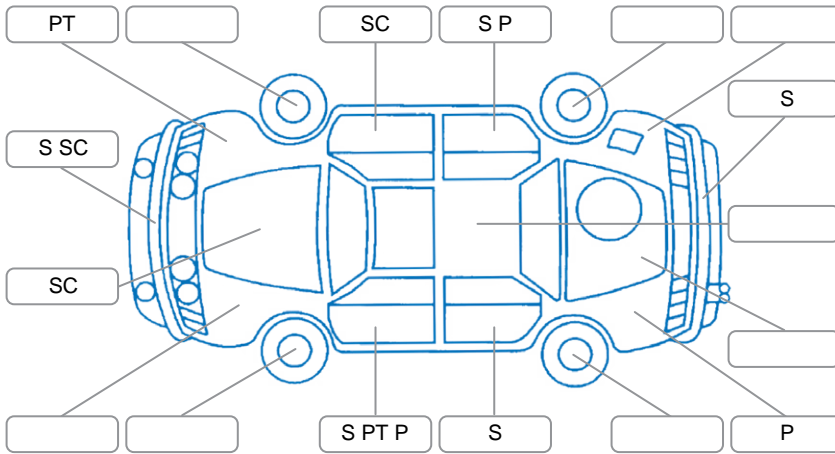

Report ID:	28,182,403	Version:	1
Created:	14 May 2026		

Make:	Honda	Model:	Odyssey
Body Style:	Wagon	Year:	2010
Rego No.:	QUE374	Rego Expiry:	12 Mar 2027
WoF Expiry:	28 May 2027	Odometer:	90,514 Kms
Good No.:	28182403	VIN:	7AT08G61X24114208
Next Service:	100500 Kms	Service History:	No

Key
 S = Scratch R = Rust C = Crack * = Decals W = Significant scuffs
 D = Dent PT = Paint defect P = Pin dent SC = Stone Chips

Note: some defects and blemishes may not be displayed in the diagram

Body Inspection Comments