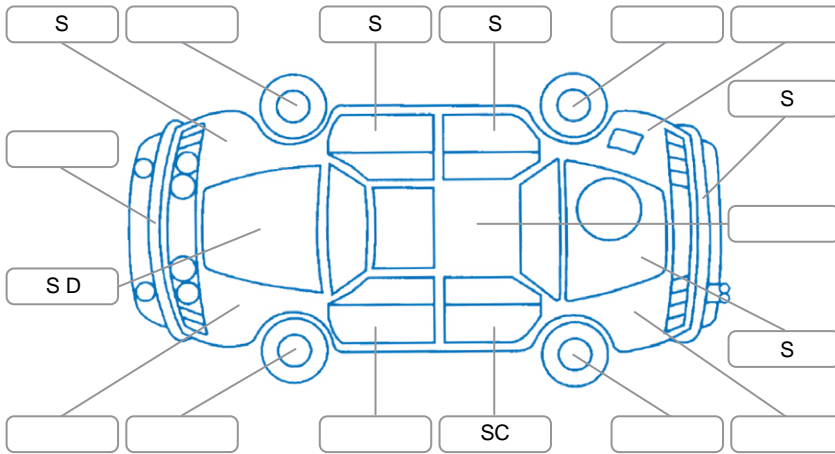

Report ID:	28,182,398	Version:	2
Created:	19 May 2026		

Make:	KIA	Model:	Sportage
Body Style:	SUV	Year:	2020
Rego No.:	RTJ855	Rego Expiry:	20 Aug 2026
WoF Expiry:	02 Jun 2027	Odometer:	126,375 Kms
Good No.:	28182398	VIN:	KNAPM81AML7822966
Next Service:	132300	Service History:	Yes

Key
 S = Scratch R = Rust C = Crack * = Decals W = Significant scuffs
 D = Dent PT = Paint defect P = Pin dent SC = Stone Chips

Note: some defects and blemishes may not be displayed in the diagram

Body Inspection Comments