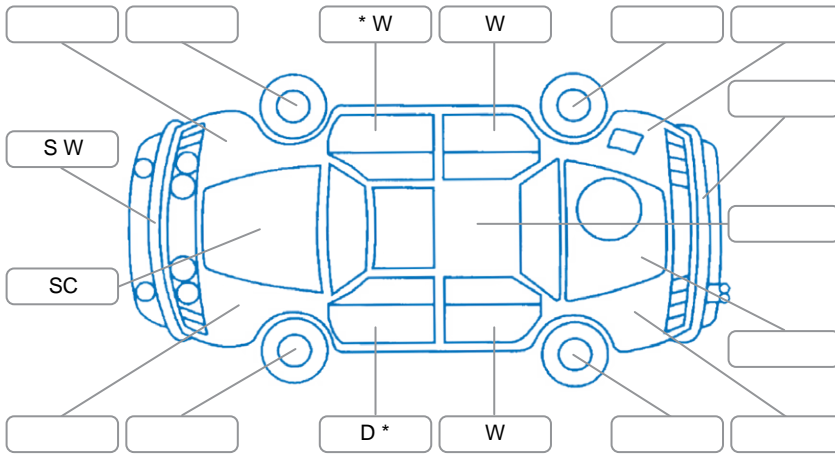

Report ID:	28,182,269	Version:	1
Created:	30 May 2026		

Make:	Mazda	Model:	Bt-50
Body Style:	Utility	Year:	2018
Rego No.:	LSA524	Rego Expiry:	22 Jul 2026
WoF Expiry:	11 Oct 2026	Odometer:	117,395 Kms
Good No.:	28182269	VIN:	MMOUR0YG100871510
Next Service:	unknown	Service History:	No

Key

S = Scratch R = Rust C = Crack * = Decals W = Significant scuffs
 D = Dent PT = Paint defect P = Pin dent SC = Stone Chips

Note: some defects and blemishes may not be displayed in the diagram

Body Inspection Comments