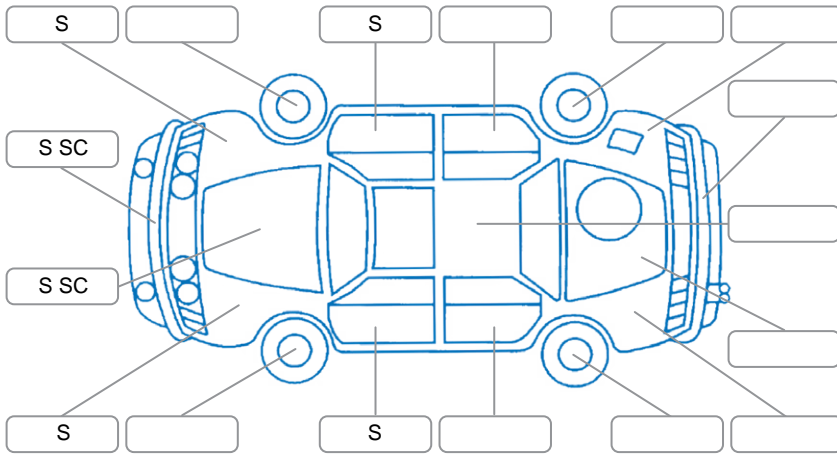

Report ID:	28,182,248	Version:	1
Created:	15 May 2026		

Make:	Mini	Model:	Cooper
Body Style:	Hatchback	Year:	2012
Rego No.:	MRY637	Rego Expiry:	23 Aug 2026
WoF Expiry:	15 Mar 2027	Odometer:	124,019 Kms
Good No.:	28182248	VIN:	WMWZC32010WM21362
Next Service:	136,000	Service History:	Yes

**Key**

S = Scratch    R = Rust    C = Crack    \* = Decals    W = Significant scuffs  
 D = Dent    PT = Paint defect    P = Pin dent    SC = Stone Chips

Note: some defects and blemishes may not be displayed in the diagram