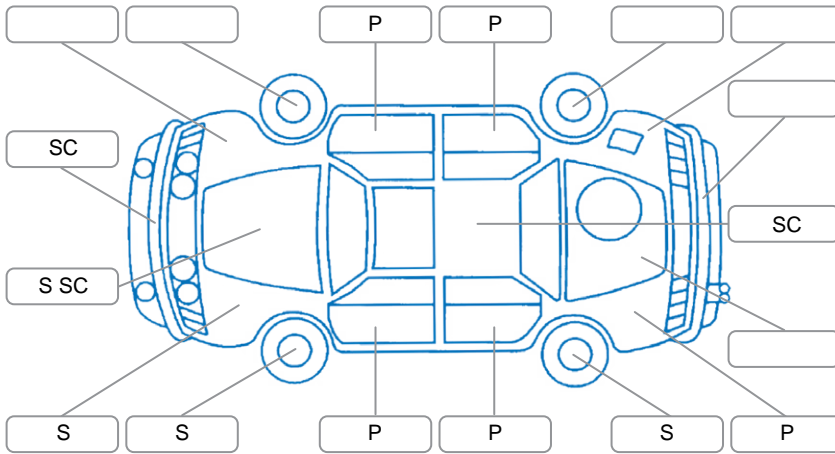

Report ID:	28,182,187	Version:	1
Created:	14 May 2026		

Make:	KIA	Model:	Sportage
Body Style:	SUV	Year:	2023
Rego No.:	PWC831	Rego Expiry:	13 Jun 2026
WoF Expiry:	13 May 2027	Odometer:	63,713 Kms
Good No.:	28182187	VIN:	KNAPV81BWP7153312
Next Service:	59,000	Service History:	Yes

Key
 S = Scratch R = Rust C = Crack * = Decals W = Significant scuffs
 D = Dent PT = Paint defect P = Pin dent SC = Stone Chips

Note: some defects and blemishes may not be displayed in the diagram

Body Inspection Comments