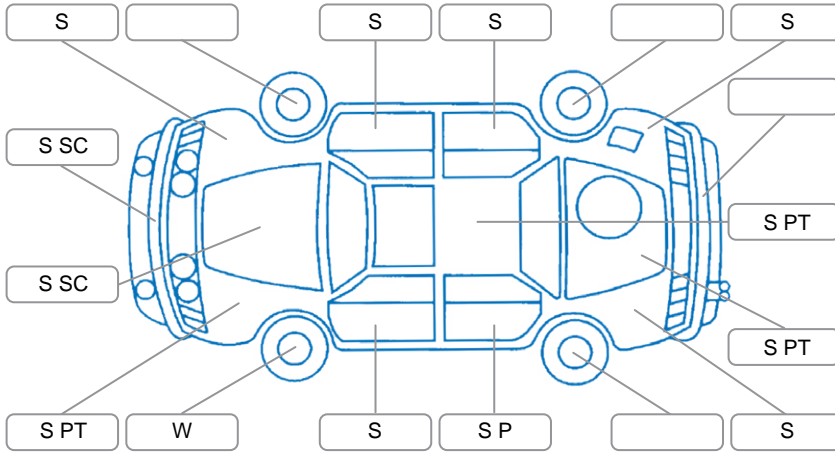

Report ID:	28,182,173	Version:	1
Created:	18 May 2026		

Make:	Toyota	Model:	Starlet
Body Style:	Hatchback	Year:	1998
Rego No.:	DGR879	Rego Expiry:	25 Jul 2026
WoF Expiry:	28 Aug 2026	Odometer:	109,975 Kms
Good No.:	28182173	VIN:	7A8H6110705469491
Next Service:	0	Service History:	No

Key

S = Scratch R = Rust C = Crack * = Decals W = Significant scuffs
 D = Dent PT = Paint defect P = Pin dent SC = Stone Chips

Note: some defects and blemishes may not be displayed in the diagram

Body Inspection Comments

Paint peeling on most panels
 Paint fade on most panels

Conditions During Body Inspection Dry

Under Carriage and Under Bonnet Inspection Comments

Fwd
 Left outer cv boot split
 Engine oil leak

Interior Comments

Seats:	Average
Carpets:	Average
Panels:	Average
Dashboard:	Average

General Comments

correct odometer is 109,968 kms ##
 Remotes broken still working though

Road Conditions During Test Drive	Dry		
Engine Timing Mechanism	Cambelt		
Evidence of Cam Belt Replacement	<input checked="" type="checkbox"/> Yes	<input type="checkbox"/> No	91,524 Kms
Inspected by:	Kyle Kelly		
Published by:	Malcolm Thomas		
Inspection Date:	18 May 2026		