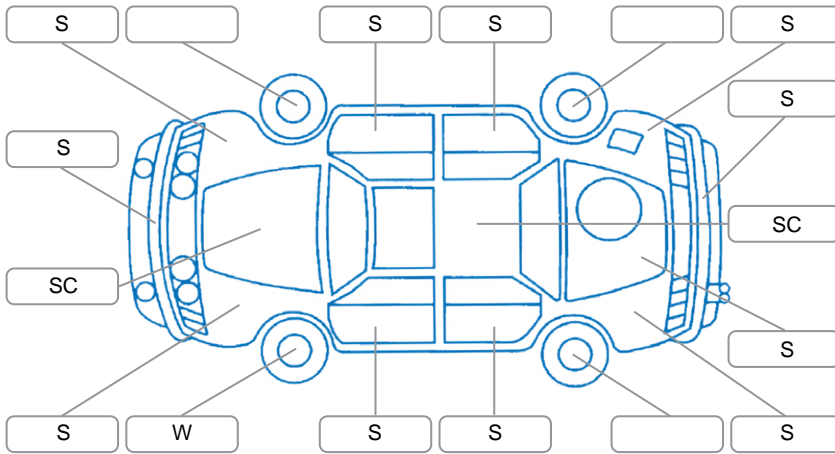

Report ID:	28,182,160	Version:	1
Created:	14 May 2026		

Make:	Mitsubishi	Model:	Colt
Body Style:	Hatchback	Year:	2005
Rego No.:	GJG188	Rego Expiry:	27 Jun 2026
WoF Expiry:	09 Oct 2026	Odometer:	381,260 Kms
Good No.:	28182160	VIN:	7AT0CJ0XX12300194
Next Service:		Service History:	No

Key

S = Scratch R = Rust C = Crack * = Decals W = Significant scuffs
 D = Dent PT = Paint defect P = Pin dent SC = Stone Chips

Note: some defects and blemishes may not be displayed in the diagram

Body Inspection Comments

Conditions During Body Inspection: Dry

Under Carriage and Under Bonnet Inspection Comments

Front wheel drive

Interior Comments

Seats:	rips
Carpets:	Good
Panels:	Good
Dashboard:	Good

General Comments

Due for service
 Squeaking noise from engine when running