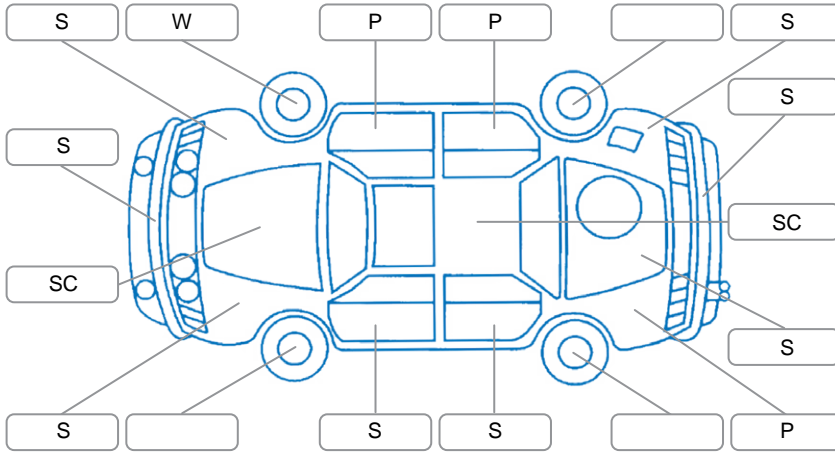

Report ID:	28,182,059	Version:	2
Created:	12 Jun 2026		

Make:	Mazda	Model:	Demio
Body Style:	Hatchback	Year:	2011
Rego No.:	NRU663	Rego Expiry:	08 Jul 2026
WoF Expiry:	07 Feb 2027	Odometer:	146,585 Kms
Good No.:	28182059	VIN:	7AT0C12HX21113756
Next Service:	156589	Service History:	No

**Key**

S = Scratch    R = Rust    C = Crack    \* = Decals    W = Significant scuffs  
 D = Dent    PT = Paint defect    P = Pin dent    SC = Stone Chips

Note: some defects and blemishes may not be displayed in the diagram